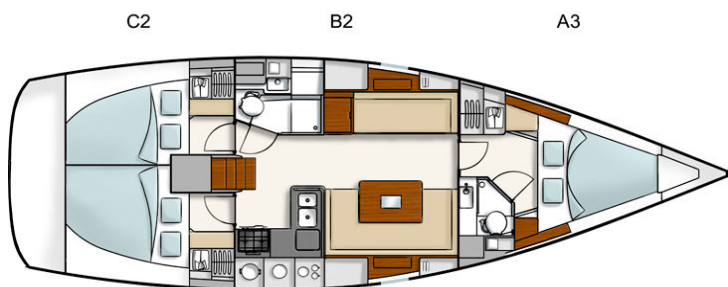

Boat	Hanse 400e
Year	2009
Cabin	3
WC	2
Length	12,10mt
Draft	4,04 mt
Beam	1,98 mt
Water tank	300 lt
Fuel tank	140 lt
Randa full batten	52,20 mq
Self taking jib	38,20 mq
Engine	Yanmar 40 Hp diesel

More info:

Inclusive:

- Assurance RC (Civil Resonsability)+ Kasco;
- Gas Bottle;
- Accessories;
- Galley Complete.

Endowments STD:

- Dinghy;
- Hot water;
- 3 Showers (2 ins. 1 out.);
- Sprayhood;
- Table cockpit.

Electronics: