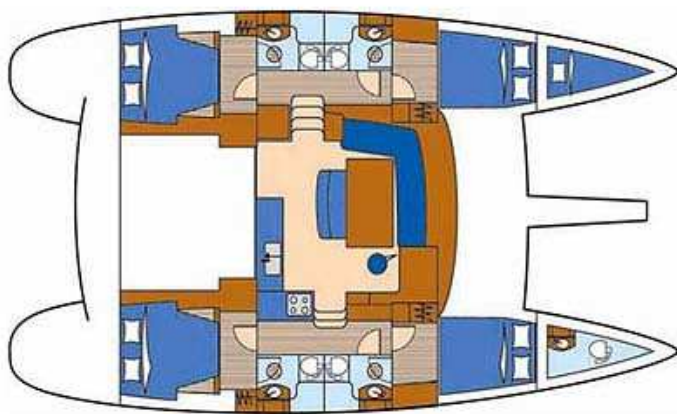

Boat

Lagoon 440

Year	2009
Cabin	4+1
Wc	4
Berth (dinette transform)	8+2+2
Length	13,61 mt
Beam	7,70 mt
Draught	1,30 mt
Water tank	900 lt
Fuel tank	600 lt
Mainsail area	116,00 mq
Engine	2 Volvo 55 Hp diesel

Electronics:

- Autopilot
- Cable 220 + Battery Charger
- 3 Battery
- Log + Eco
- Wind Station
- Vhf
- Gps Plotter
- Stereo Cd Mp3
- Anchor Windlass
- Radar

Equipment:

- Bimini Top
- 5 showers (4 ins. 1 out)
- Dinghy
- Fridge
- 3 blade folding propeller